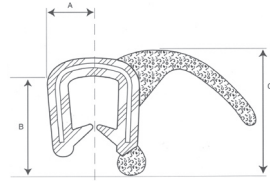

SIDE SEAL

PANEL THICKNESS	2 - 4mm nominal
DIMENSION A	15mm
DIMENSION A (closed)	8mm
DIMENSION B	13mm
DIMENSION C	15.4mm
STANDARD COLOURS	black

MSS 201

MSS 202

PANEL THICKNESS	2 - 4mm nominal
DIMENSION A	22mm
DIMENSION A (closed)	10mm
DIMENSION B	14mm
DIMENSION C	15mm
STANDARD COLOURS	black

PANEL THICKNESS	1 - 3mm nominal
DIMENSION A	21mm
DIMENSION A (closed)	11.5mm
DIMENSION B	13mm
DIMENSION C	16mm
STANDARD COLOURS	black

MSS 209

MSS 211

PANEL THICKNESS	4 - 6mm nominal
DIMENSION A	21mm
DIMENSION A (closed)	12mm
DIMENSION B	13mm
DIMENSION C	16mm
STANDARD COLOURS	black

LEAF SEAL

PANEL THICKNESS	2 - 4mm nominal
DIMENSION A	15mm
DIMENSION A (closed)	8mm
DIMENSION B	13mm
DIMENSION C	17mm
STANDARD COLOURS	black

MLS 402

MLS 403

PANEL THICKNESS	2 - 4mm nominal
DIMENSION A	4mm
DIMENSION B	10.8mm
DIMENSION C	20mm
STANDARD COLOURS	black

PANEL THICKNESS	2 - 4mm nominal
DIMENSION A	4mm
DIMENSION B	13mm
DIMENSION C	33mm
STANDARD COLOURS	black

MLS 404

FLOCK CHANNEL

FLOCK

DIMENSION A	4.7mm
DIMENSION B	9.5mm
DIMENSION C	9mm

TOP SEAL

PANEL THICKNESS	1 - 3mm nominal
DIMENSION A	9mm
DIMENSION B	10mm
DIMENSION C	23mm
STANDARD COLOURS	black