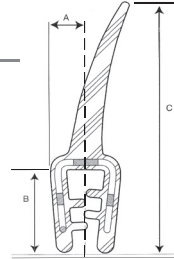

PANEL THICKNESS	1 - 3mm nominal
DIMENSION A	21mm
DIMENSION A (closed)	11.5mm
DIMENSION B	13mm
DIMENSION C	16mm
STANDARD COLOURS	black

MSS 209

MSS 211

PANEL THICKNESS	4 - 6mm nominal
DIMENSION A	21mm
DIMENSION A (closed)	12mm
DIMENSION B	13mm
DIMENSION C	16mm
STANDARD COLOURS	black

LEAF SEAL

PANEL THICKNESS	2 - 4mm nominal
DIMENSION A	15mm
DIMENSION A (closed)	8mm
DIMENSION B	13mm
DIMENSION C	17mm
STANDARD COLOURS	black

MLS 402

MLS 403

PANEL THICKNESS	2 - 4mm nominal
DIMENSION A	4mm
DIMENSION B	10.8mm
DIMENSION C	20mm
STANDARD COLOURS	black

PANEL THICKNESS	2 - 4mm nominal
DIMENSION A	4mm
DIMENSION B	13mm
DIMENSION C	33mm
STANDARD COLOURS	black

MLS 404

FLOCK CHANNEL

FLOCK

DIMENSION A	4.7mm
DIMENSION B	9.5mm
DIMENSION C	9mm

TOP SEAL

PANEL THICKNESS	1 - 3mm nominal
DIMENSION A	9mm
DIMENSION B	10mm
DIMENSION C	23mm
STANDARD COLOURS	black

MTS 304

MTS 306

PANEL THICKNESS	1 - 2mm nominal
DIMENSION A	14mm
DIMENSION B	14mm
DIMENSION C	28mm
STANDARD COLOURS	black

PANEL THICKNESS	1 - 3mm nominal
DIMENSION A	9.5mm
DIMENSION B	10.5mm
DIMENSION C	23mm
STANDARD COLOURS	black