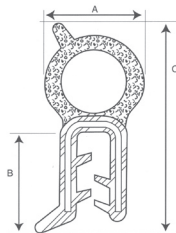

SIDE SEAL

PANEL THICKNESS	2 - 4mm nominal
DIMENSION A	15mm
DIMENSION A (closed)	8mm
DIMENSION B	13mm
DIMENSION C	15.4mm
STANDARD COLOURS	black

MSS 201

MSS 202

PANEL THICKNESS	2 - 4mm nominal
DIMENSION A	22mm
DIMENSION A (closed)	10mm
DIMENSION B	14mm
DIMENSION C	15mm
STANDARD COLOURS	black

LEAF SEAL

PANEL THICKNESS	2 - 4mm nominal
DIMENSION A	15mm
DIMENSION A (closed)	8mm
DIMENSION B	13mm
DIMENSION C	17mm
STANDARD COLOURS	black

MLS 402

MLS 403

PANEL THICKNESS	2 - 4mm nominal
DIMENSION A	4mm
DIMENSION B	10.8mm
DIMENSION C	20mm
STANDARD COLOURS	black

PANEL THICKNESS	2 - 4mm nominal
DIMENSION A	4mm
DIMENSION B	13mm
DIMENSION C	33mm
STANDARD COLOURS	black

MLS 404

FLOCK CHANNEL

FLOCK

DIMENSION A	4.7mm
DIMENSION B	9.5mm
DIMENSION C	9mm

TOP SEAL

PANEL THICKNESS	1 - 3mm nominal
DIMENSION A	9mm
DIMENSION B	10mm
DIMENSION C	23mm
STANDARD COLOURS	black

MTS 304

MTS 306

PANEL THICKNESS	1 - 2mm nominal
DIMENSION A	14mm
DIMENSION B	14mm
DIMENSION C	28mm
STANDARD COLOURS	black

PANEL THICKNESS	1 - 3mm nominal
DIMENSION A	9.5mm
DIMENSION B	10.5mm
DIMENSION C	23mm
STANDARD COLOURS	black