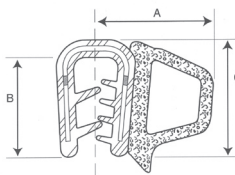

EJTRIM

PANEL THICKNESS	1 - 3mm nominal
DIMENSION A	5mm
DIMENSION B	12.5mm
DIMENSION C	14.5mm
STANDARD COLOURS	white, grey, black

MET 101

MET 102

PANEL THICKNESS	1 - 1.5mm nominal
DIMENSION A	3.5mm
DIMENSION B	4.5mm
DIMENSION C	6mm
STANDARD COLOURS	black

PANEL THICKNESS	1 - 3mm nominal
DIMENSION A	5mm
DIMENSION B	10.5mm
DIMENSION C	13mm
STANDARD COLOURS	black

MET 103

MET 106

PANEL THICKNESS	3 - 5mm nominal
DIMENSION A	5mm
DIMENSION B	12mm
DIMENSION C	14.5mm
STANDARD COLOURS	black

SIDE SEAL

PANEL THICKNESS	2 - 4mm nominal
DIMENSION A	15mm
DIMENSION A (closed)	8mm
DIMENSION B	13mm
DIMENSION C	15.4mm
STANDARD COLOURS	black

MSS 201

MSS 202

PANEL THICKNESS	2 - 4mm nominal
DIMENSION A	22mm
DIMENSION A (closed)	10mm
DIMENSION B	14mm
DIMENSION C	15mm
STANDARD COLOURS	black

PANEL THICKNESS	1 - 3mm nominal
DIMENSION A	21mm
DIMENSION A (closed)	11.5mm
DIMENSION B	13mm
DIMENSION C	16mm
STANDARD COLOURS	black

MSS 209

MSS 211

PANEL THICKNESS	4 - 6mm nominal
DIMENSION A	21mm
DIMENSION A (closed)	12mm
DIMENSION B	13mm
DIMENSION C	16mm
STANDARD COLOURS	black