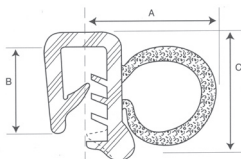

SIDE SEAL

PANEL THICKNESS	2 - 4mm nominal
DIMENSION A	15mm
DIMENSION A (closed)	8mm
DIMENSION B	13mm
DIMENSION C	15.4mm
STANDARD COLOURS	black

MSS 201

MSS 202

PANEL THICKNESS	2 - 4mm nominal
DIMENSION A	22mm
DIMENSION A (closed)	10mm
DIMENSION B	14mm
DIMENSION C	15mm
STANDARD COLOURS	black

PANEL THICKNESS	1 - 3mm nominal
DIMENSION A	21mm
DIMENSION A (closed)	11.5mm
DIMENSION B	13mm
DIMENSION C	16mm
STANDARD COLOURS	black

MSS 209

MSS 211

PANEL THICKNESS	4 - 6mm nominal
DIMENSION A	21mm
DIMENSION A (closed)	12mm
DIMENSION B	13mm
DIMENSION C	16mm
STANDARD COLOURS	black

LEAF SEAL

PANEL THICKNESS	2 - 4mm nominal
DIMENSION A	15mm
DIMENSION A (closed)	8mm
DIMENSION B	13mm
DIMENSION C	17mm
STANDARD COLOURS	black

MLS 402

MLS 403

PANEL THICKNESS	2 - 4mm nominal
DIMENSION A	4mm
DIMENSION B	10.8mm
DIMENSION C	20mm
STANDARD COLOURS	black

PANEL THICKNESS	2 - 4mm nominal
DIMENSION A	4mm
DIMENSION B	13mm
DIMENSION C	33mm
STANDARD COLOURS	black

MLS 404

FLOCK CHANNEL

FLOCK

DIMENSION A	4.7mm
DIMENSION B	9.5mm
DIMENSION C	9mm

TOP SEAL

PANEL THICKNESS	1 - 3mm nominal
DIMENSION A	9mm
DIMENSION B	10mm
DIMENSION C	23mm
STANDARD COLOURS	black