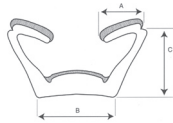

SIDE SEAL

PANEL THICKNESS	2 - 4mm nominal
DIMENSION A	15mm
DIMENSION A (closed)	8mm
DIMENSION B	13mm
DIMENSION C	15.4mm
STANDARD COLOURS	black

MSS 201

MSS 202

PANEL THICKNESS	2 - 4mm nominal
DIMENSION A	22mm
DIMENSION A (closed)	10mm
DIMENSION B	14mm
DIMENSION C	15mm
STANDARD COLOURS	black

PANEL THICKNESS	1 - 3mm nominal
DIMENSION A	21mm
DIMENSION A (closed)	11.5mm
DIMENSION B	13mm
DIMENSION C	16mm
STANDARD COLOURS	black

MSS 209

MSS 211

PANEL THICKNESS	4 - 6mm nominal
DIMENSION A	21mm
DIMENSION A (closed)	12mm
DIMENSION B	13mm
DIMENSION C	16mm
STANDARD COLOURS	black

LEAF SEAL

PANEL THICKNESS	2 - 4mm nominal
DIMENSION A	15mm
DIMENSION A (closed)	8mm
DIMENSION B	13mm
DIMENSION C	17mm
STANDARD COLOURS	black

MLS 402

MLS 403

PANEL THICKNESS	2 - 4mm nominal
DIMENSION A	4mm
DIMENSION B	10.8mm
DIMENSION C	20mm
STANDARD COLOURS	black

PANEL THICKNESS	2 - 4mm nominal
DIMENSION A	4mm
DIMENSION B	13mm
DIMENSION C	33mm
STANDARD COLOURS	black

MLS 404

FLOCK CHANNEL

FLOCK

DIMENSION A	4.7mm
DIMENSION B	9.5mm
DIMENSION C	9mm

TOP SEAL

PANEL THICKNESS	1 - 3mm nominal
DIMENSION A	9mm
DIMENSION B	10mm
DIMENSION C	23mm
STANDARD COLOURS	black